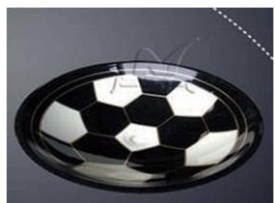

Product Code: ANS-STB0258
Description: Round Stone Basin
Size (mm): 430 x 135
Colour: This is an indication of the colour *